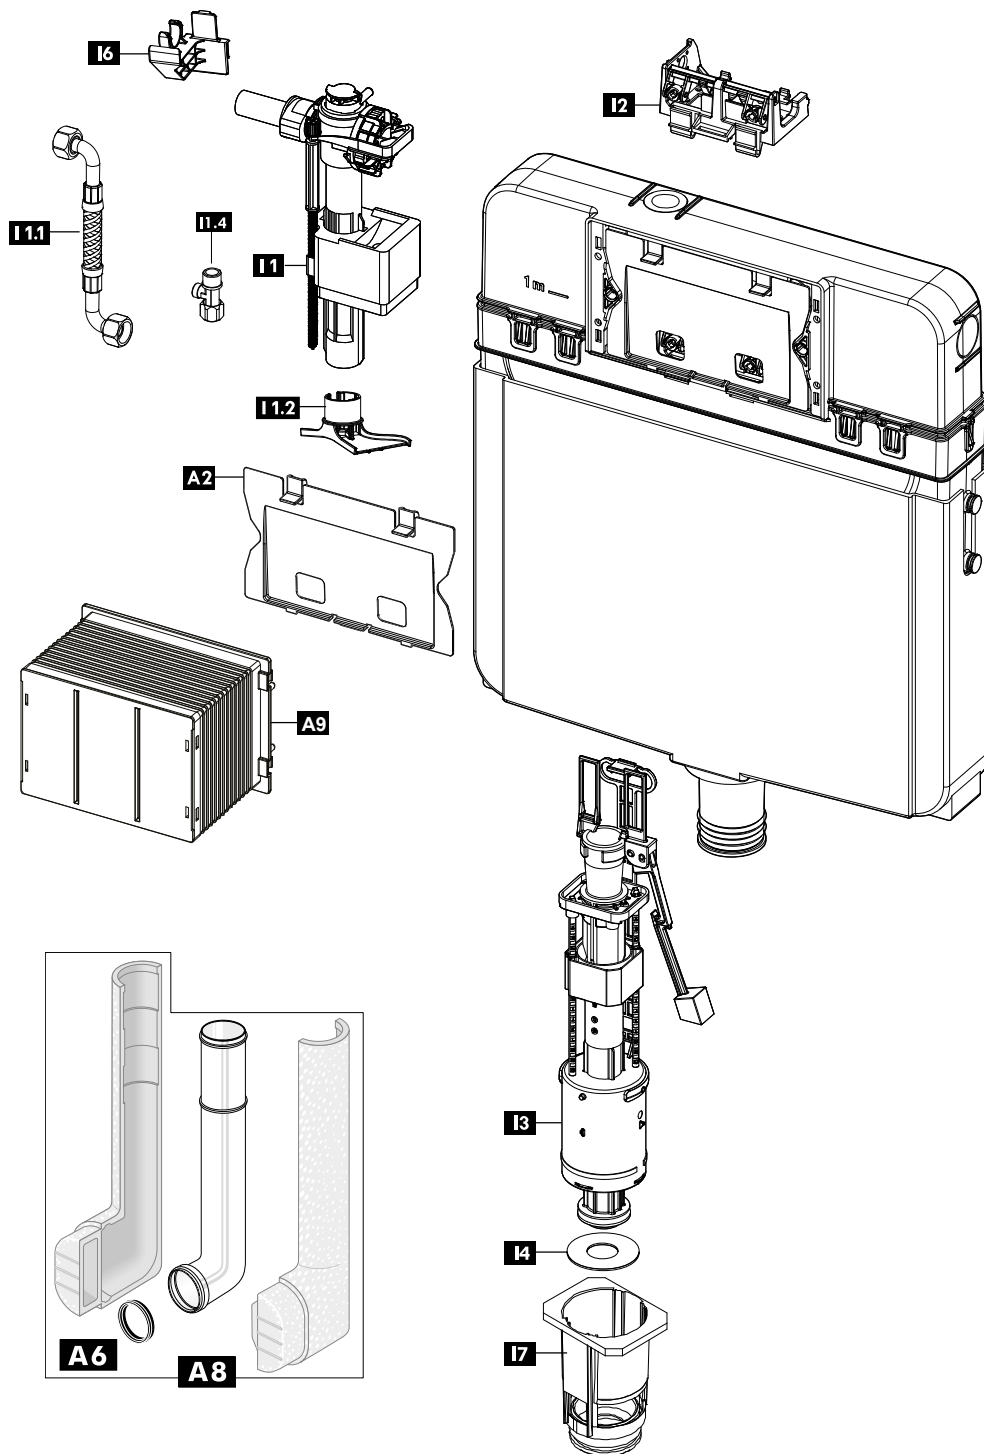

199

Pos.	Art. nr.	EAN code	Description
A 2	GR0688S	8681282687114	Cover plate
A 6	352277	3838912032522	Flush pipe seal
A 8	GR-S113-0250	8681282655052	Flush pipe elbow
I 1	747E-036-P20	3838912063496	Fill valve 747 G 3/8
I 1.1	GR0232S	8681282687220	Connecting tube
I 1.2	GR0714	8681282600168	Diffuser
I 1.4	366293	3838912063243	Stop valve
I 2	GR-S20S	8681282687336	Bridge
I 3	GR-S350-0250	8681282600182	Flush valve
I 4	GR-S391-0250	8681282658008	Flush valve gasket
I 6	GR-S182	8681282606887	Holder
I 7	GR-S190	8681282606979	Flush valve holder 199